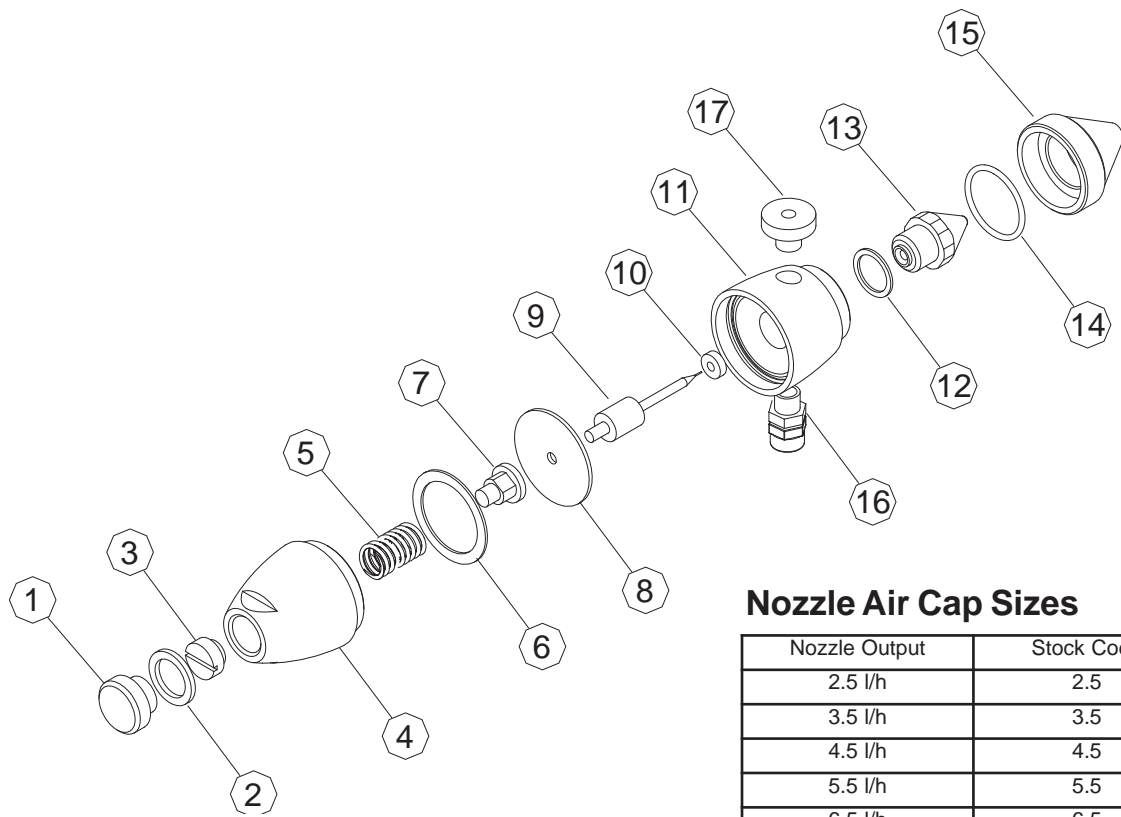

9.5 JetSpray Nozzle

Nozzle Air Cap Sizes

Nozzle Output	Stock Code
2.5 l/h	2.5
3.5 l/h	3.5
4.5 l/h	4.5
5.5 l/h	5.5
6.5 l/h	6.5
9.0 l/h	9.0
12.0 l/h	12.0
15.0 l/h	15.0

Standard Parts List

Item	Stock Code	Description	Item	Stock Code	Description
1	01318	Nozzle Back Nut	10	01303	Nozzle Cleaning Pin Seal
2	01321	Nozzle Back Nut Washer	11	01282	Nozzle Body Front
3	01312	Nozzle Balancing Screw	12	01291	Nozzle Water Jet Washer
4	01285	Nozzle Body Rear	13	01288	Nozzle Water Jet (2.5-5.5 l/h)
5	01315	Compression Spring		01289	Nozzle Water Jet (9.0-15.0 l/h)
6	01309	Nozzle Diaphragm Washer	14	01294	Nozzle Air Cap O Ring
7	01300	Nozzle Cleaning Pin Nut	15	See Table	Nozzle Air Cap
8	01306	Nozzle Diaphragm	16	01192	1/8 x 6mm Push Fit
9	01297	Nozzle Cleaning Pin	17	01324	Air Inlet Side Nipple